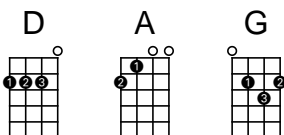

D *A*
Come, Mister tally man, tally me banana

D *A* *D*
Daylight come and me wan' go home

D
It's six foot, seven foot, eight foot BUNCH!

A *D*
Daylight come and me wan' go home

D
Sixfoot, seven foot, eight foot BUNCH!

D *A* *D*
Daylight come and me wan' go home

D
A beautiful bunch a' ripe banana
A D
Daylight come and me wan' go home
D
Hide the deadly black tarantula
A D
Daylight come and me wan' go home

D
It's six foot, seven foot, eight foot BUNCH!
D A D
Daylight come and me wan' go home
D
Sixfoot, seven foot, eight foot BUNCH!
A D
Daylight come and me wan' go home