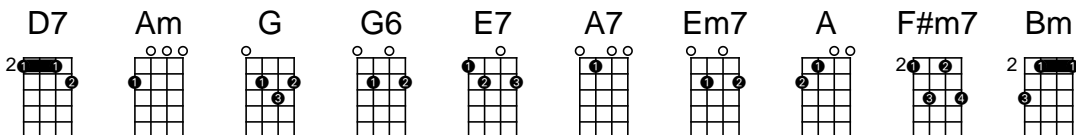

G Em7 Am D7 G Em7 Am D7
And always look on the bright side of life

G Em7 Am D7 G Em7 Am D7
Come on, always look on the right side of life

Am D7 G Em7
For life is quite absurd and death's the final word

Am D7 G G6
You must always face the curtain with a bow

Am D7 G E7
Forget about your sin - give the audience a grin

A7 D7
Enjoy it - it's your last chance anyhow

G Em7 Am D7 G Em7 Am D7
So always look on the bright side of death

G Em7 Am D7 G Em7 Am D7
Just before you draw your terminal breath

Am D7 G Em7
Life's a piece of shit, when you look at it

Am D7 G G6
Life's a laugh and death's a joke, it's true

Am D7
You'll see it's all a show,
G E7
keep 'em laughing as you go
A7 D7
Just remember that the last laugh is on you

G Em7 Am D7 G Em7 Am D7
And always look on the bright side of life
G Em7 Am D7 G Em7 Am D7
Always look on the right side of life
(Come on guys, cheer up)

(Key change)

A F#m7 Bm E7 A F#m7 Bm E7
Always look on the bright side of life
A F#m7 Bm E7 A F#m7 Bm E7
Always look on the bright side of life (Worse things happen at sea, you know?)